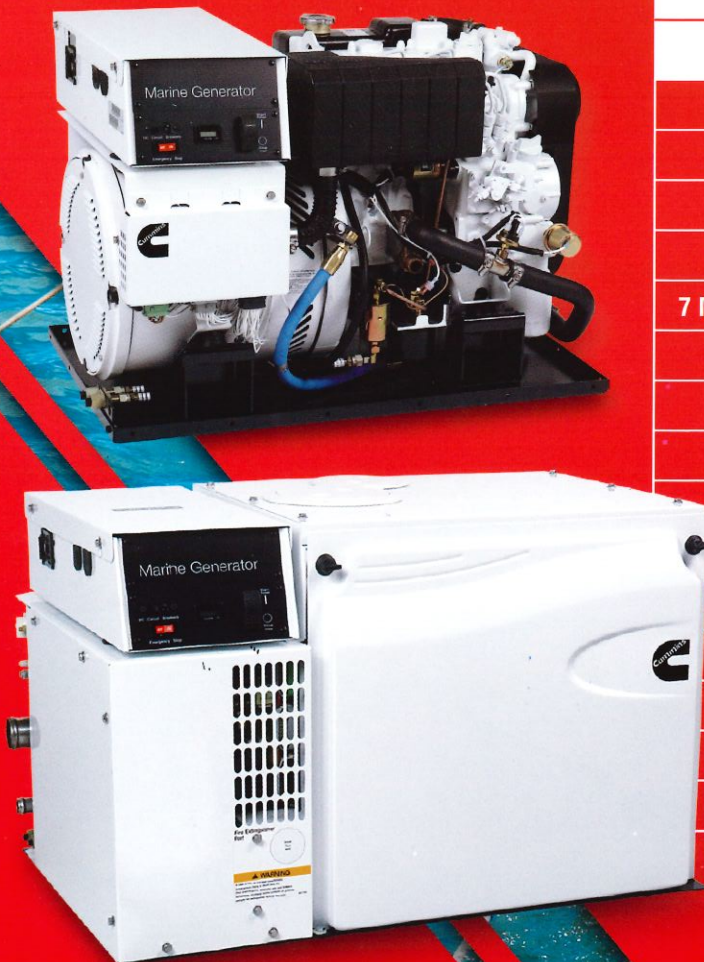

MARINE GENERATOR

50Hz / 1500 rpm		60Hz / 1800 rpm	
Model	kWe	Model	kWe
6 MDKBJ	6	7.5 MDKBJ	7.5
8 MDKBW	8	5 MDKBH	5
4 MDKBH	4	9 MDKDL	9
7 MDKDL	7	9 MDKDK	9
7 MDKDK (Space Saver)	7	11.5 MDKDM	11.5
9.5 MDKDM	9.5	13.5 MDKDN	13.5
11.0 MDKDN	11.0	17 MDKDP	17
13.5 MDKDP	13.5	21.5 MDKDR	21.5
17.5 MDKDR	17.5	29 MDKDS	29
19 MDKDV	19	55 MDCT	55
22.5 MDKDT	22.5	65 MDCT	65
27.0 MDKDU	27.0	80 MDCT	80
MDCT	40		
MDCT	55		
MDCT	65		